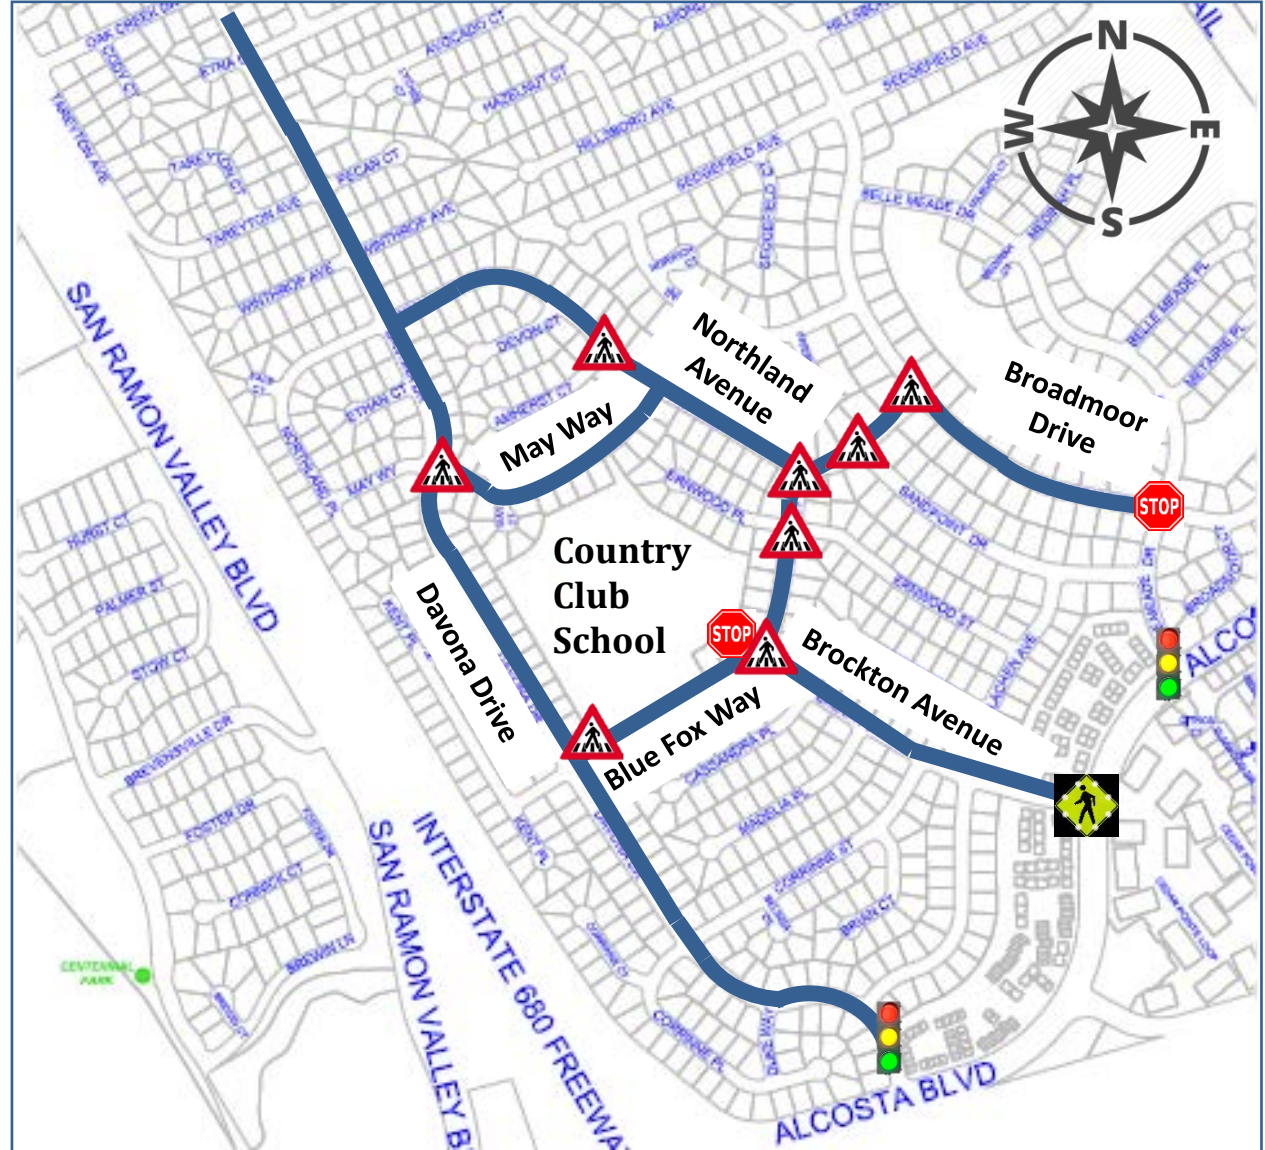

Legend

 = Suggested Route

 = All Way Stop Sign

 = Marked Crosswalk

 = Traffic Signal

 = Flashing Crosswalk

Note:

Students are recommended to cross at locations that have:

- crossing guard
- traffic signal
- stop sign
- flashing crosswalk
- marked yellow/white crosswalk

Suggested Routes to Country Club School